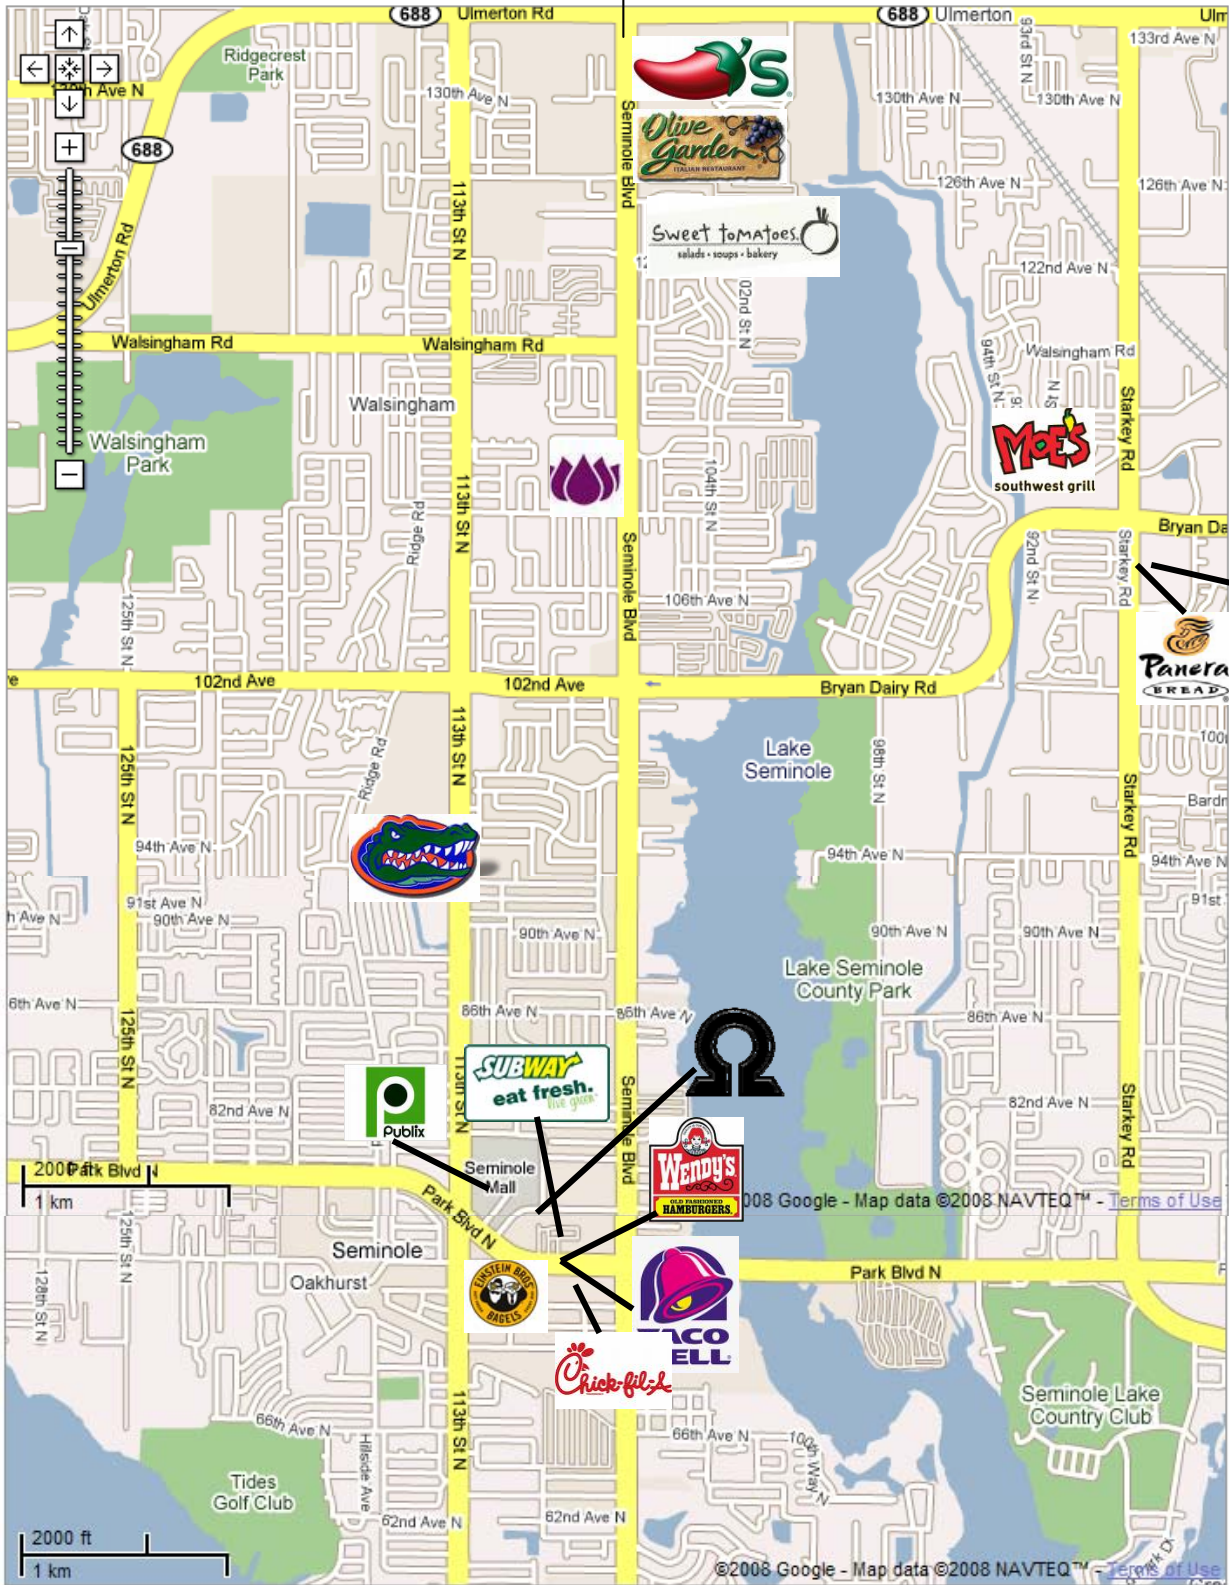

2000 ft
1 km

©2008 Google - Map data ©2008 NAVTEQ™ - Terms of Use

**UF College of Pharmacy
St. Petersburg Campus**

Einstein Bros Bagels
11234 Park Blvd, Seminole, FL

Moe's
11140 Starkey Rd, Largo, FL

Subway
11115 Park Blvd # 101, Seminole, FL