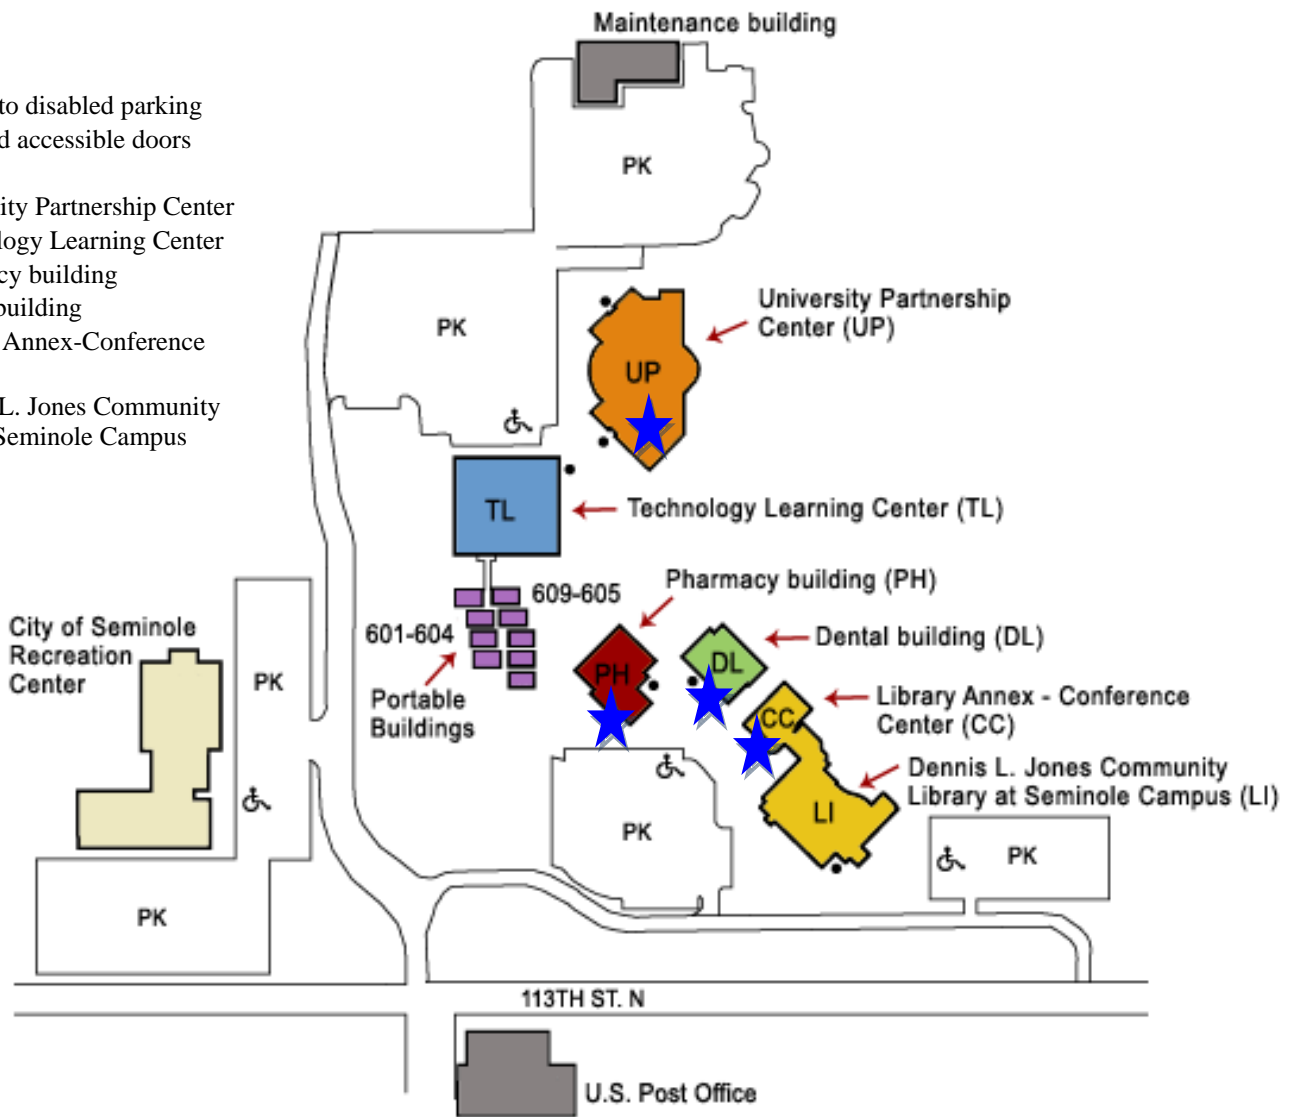

Legend

- Access to disabled parking
- Disabled accessible doors
- **PK** Parking
- **UP** University Partnership Center
- **TL** Technology Learning Center
- **PH** Pharmacy building
- **DL** Dental building
- **CC** Library Annex-Conference Center
- **LI** Dennis L. Jones Community Library at Seminole Campus

**University of Florida College of Pharmacy - St. Petersburg Campus
Located at the Seminole Campus of St. Petersburg College**

For directions to the campus please visit: www.cop.ufl.edu/studaff/stp/

Career Day 2010 events will take place in the following buildings, indicated above with blue stars: University Partnership Center, Pharmacy, Dental, and Library Annex.